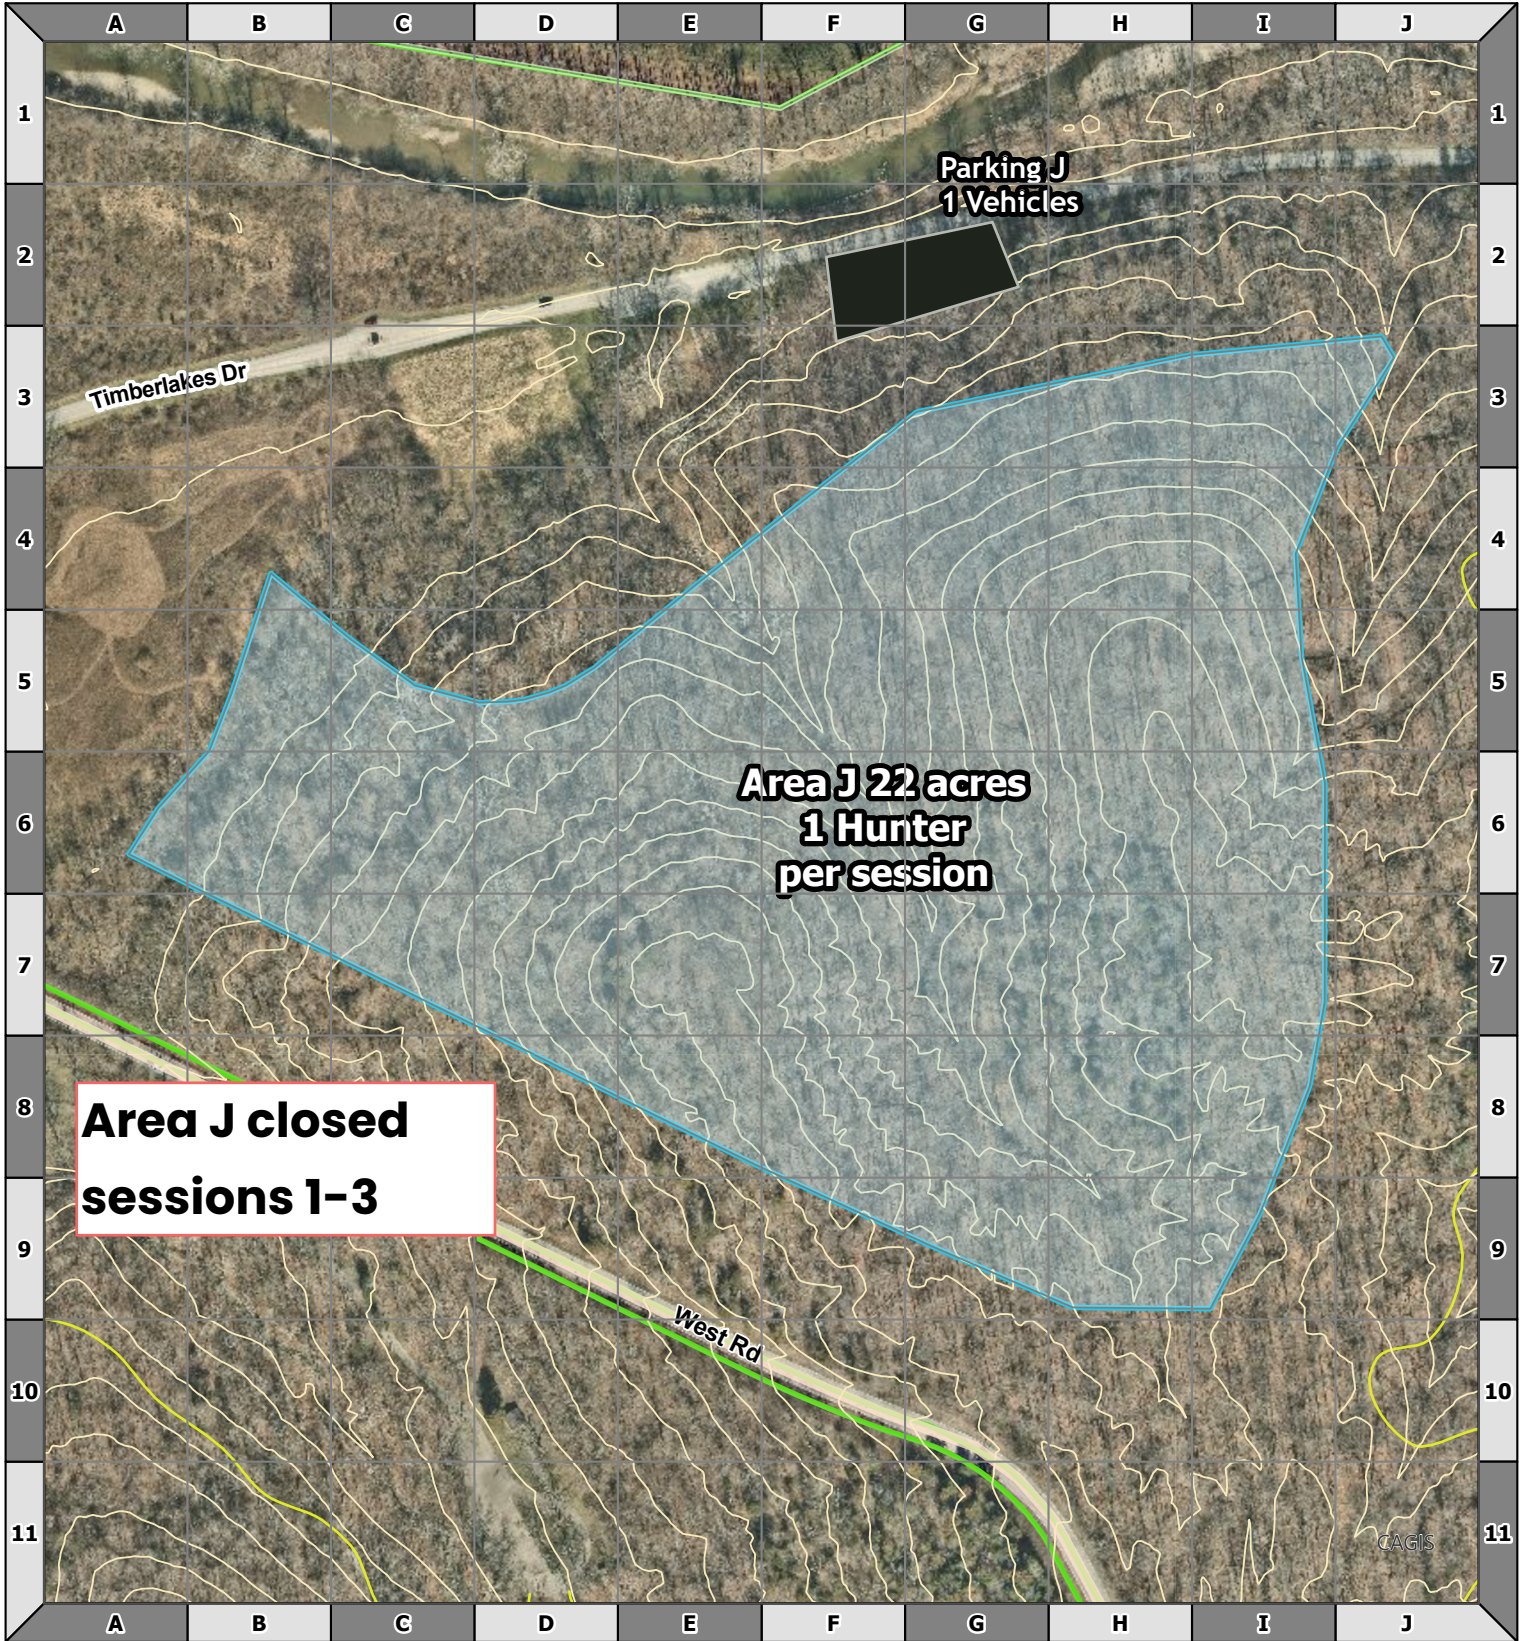

Miami Whitewater Forest Area J

-  Topography
-  GPHC Boundary
-  Bow Hunting Parking
-  Trails
-  Bow Hunting Areas
-  Areas closed to hunting

1:2,700

Maps are subject to change.
Finalized versions will be
available by qualifications.

Date: 6/2/2026