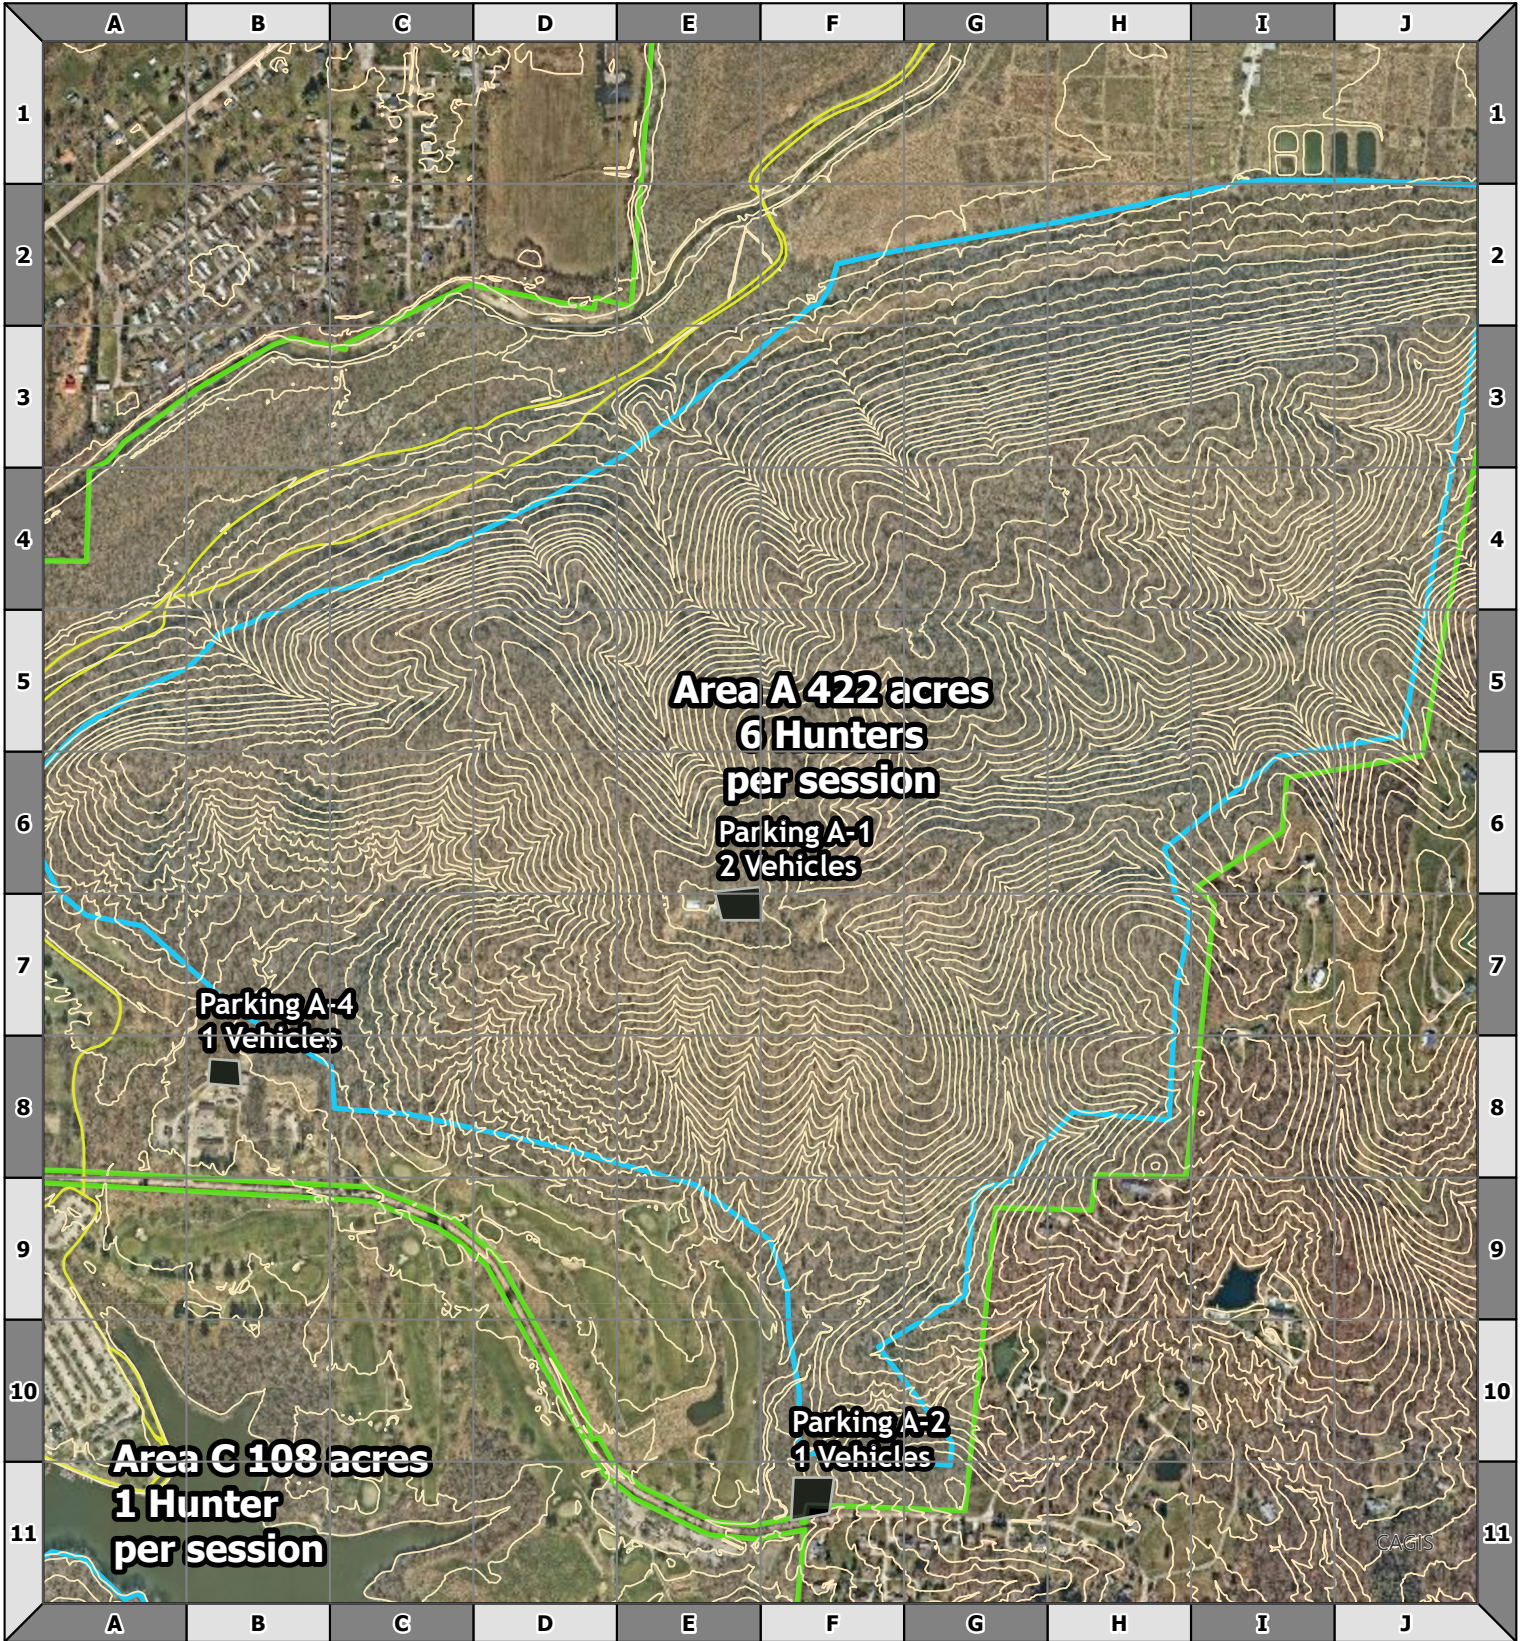

Miami Whitewater Forest Area A

-  Topography
-  GPHC Boundary
-  Bow Hunting Parking
-  Trails
-  Bow Hunting Areas
-  Areas closed to hunting

1:10,100 Maps are subject to change.
Finalized versions will be available by qualifications.

Date: 5/19/2026