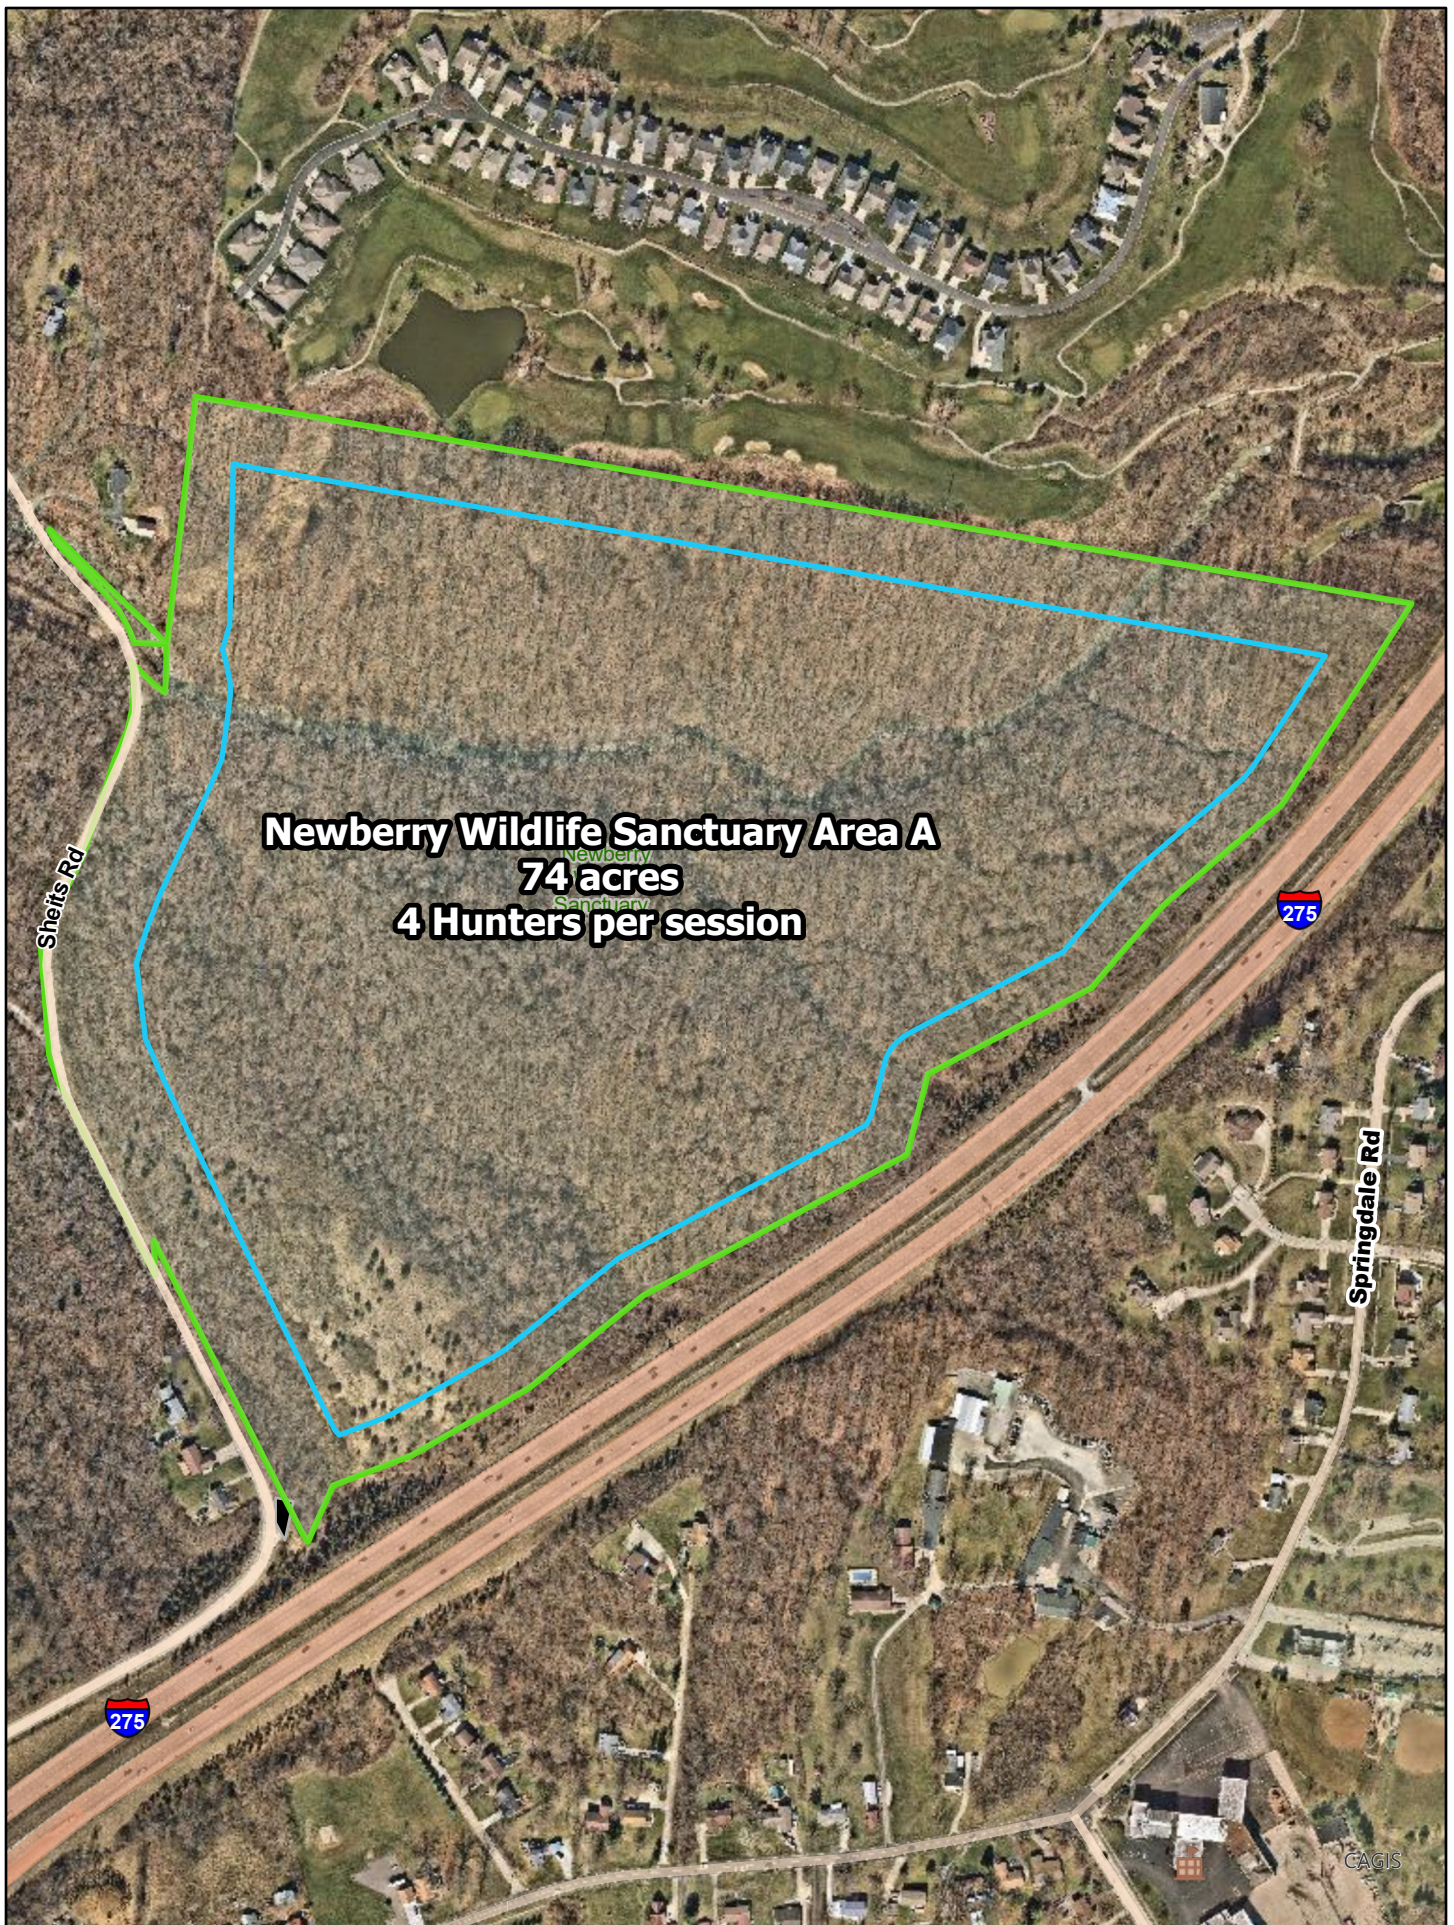

**Great
Parks**

Newberry Wildlife Sanct 100 acres

0 250 500 1,000 1,500 Feet

-  Trails
-  Bow Hunting Areas
-  GPHC Boundary
-  Bow Hunting Parking
-  Areas closed to hunting

Maps are subject to change.
 Finalized versions will be available
 by qualifications.
 Date: 5/19/2026