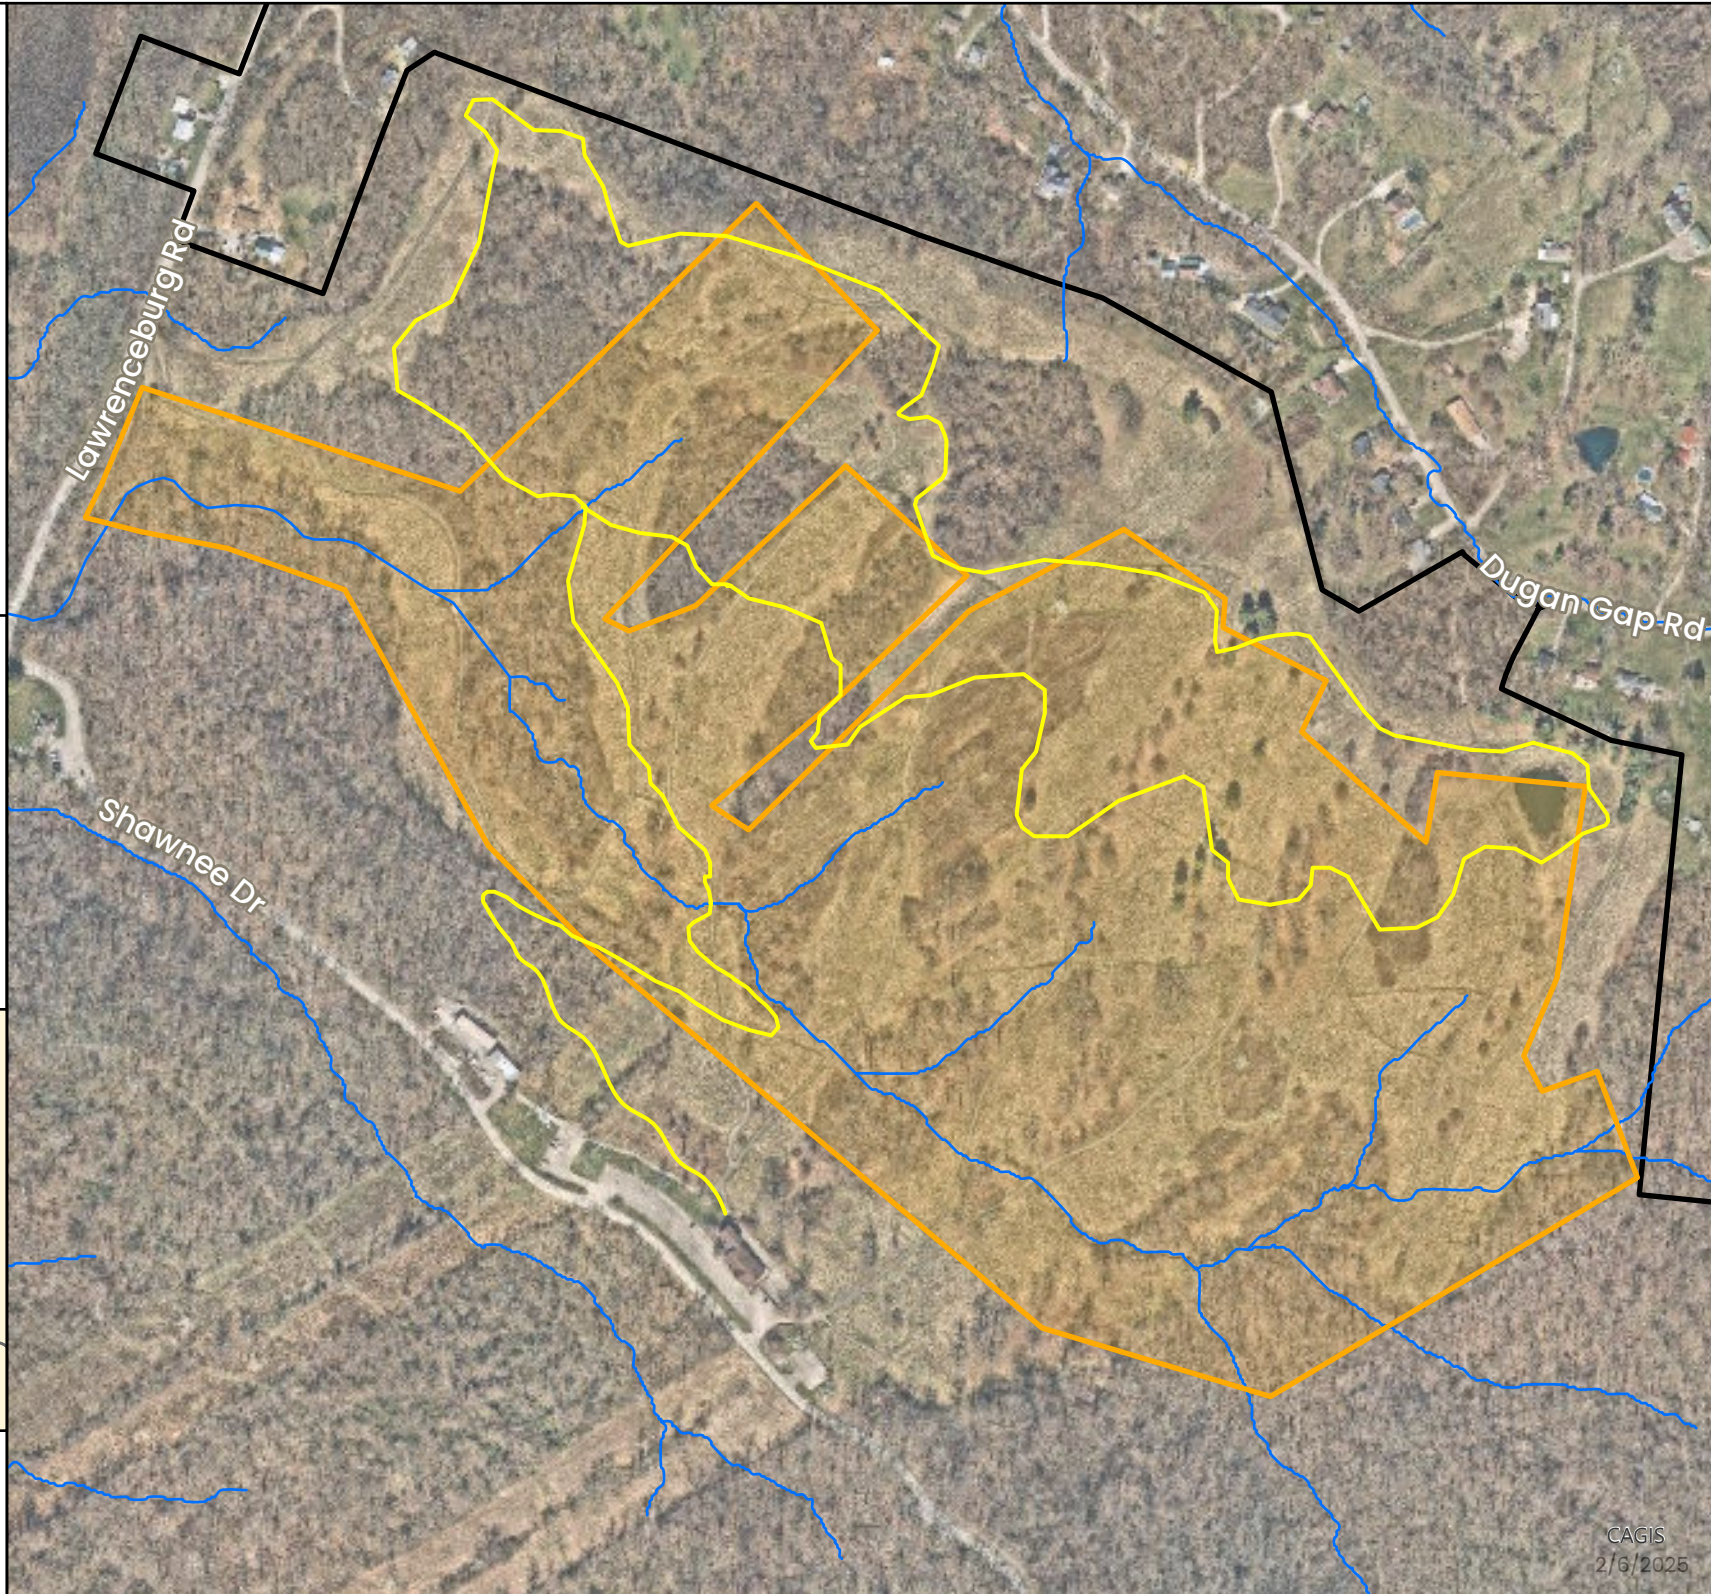

Shawnee Lookout Stream Restoration & Trail Concept

- Park Boundary
 - Restoration Area - 84 acres
 - Trail Concept
 - Streams
- 
- 

Great Parks of Hamilton County makes every effort to ensure this map is free of errors but does not warrant the map or its features are either spatially or temporally accurate or fit for a particular use. Great Parks provides this map without any warranty of any kind whatsoever either express or implied.