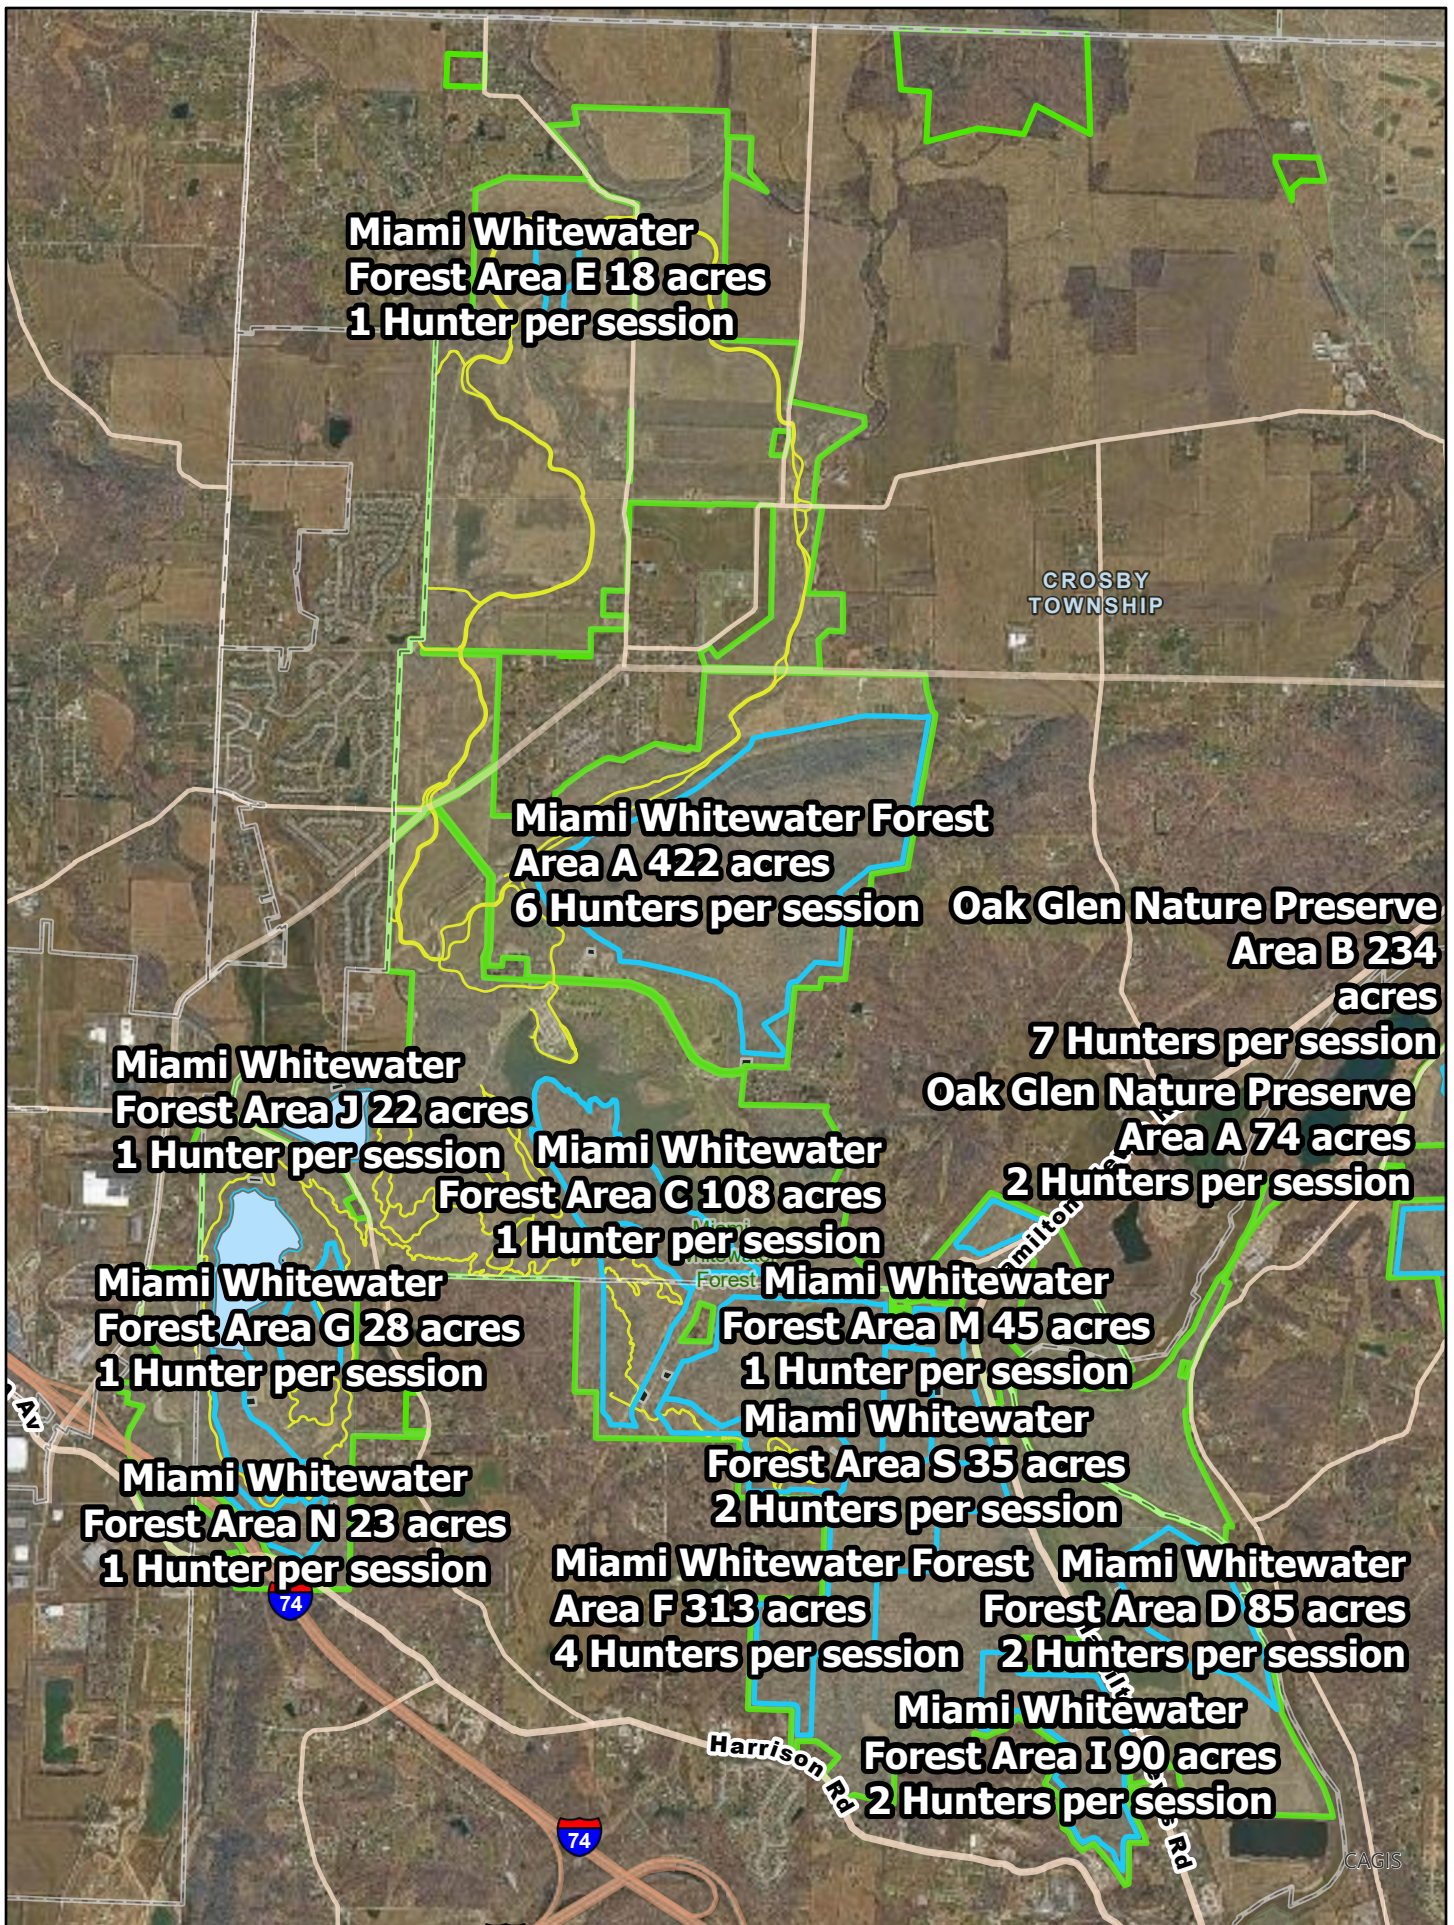

**Great
Parks**

Miami Whitewater Forest 4693 acres

- Trails
- Bow Hunting Areas
- GPHC Boundary
- Bow Hunting Parking
- Areas closed to hunting

Maps are subject to change.
 Finalized versions will be available
 by qualifications.
 Date: 5/19/2026