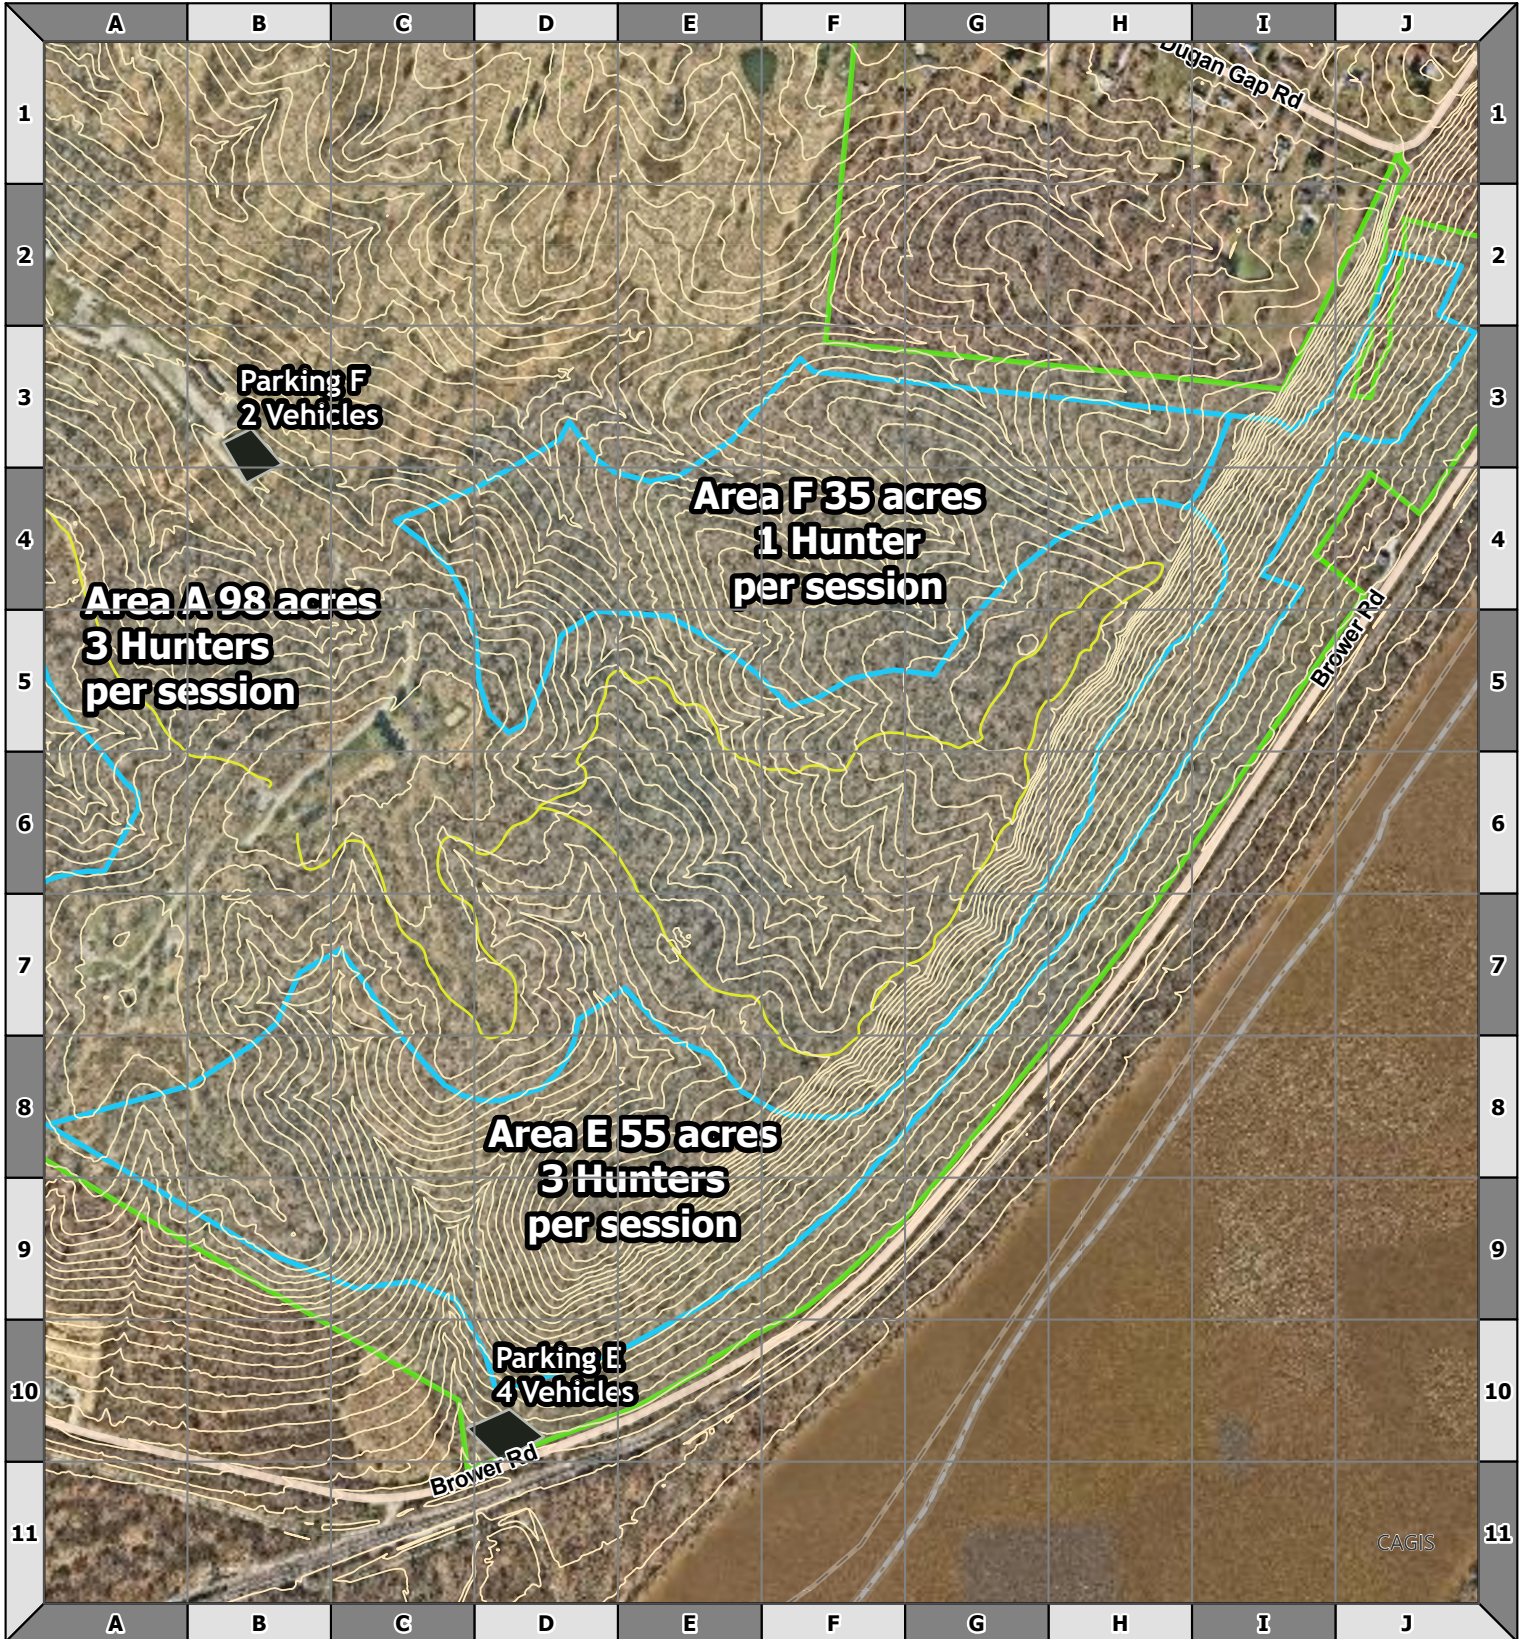

Shawnee Lookout Area E

- Topography
- GPHC Boundary
- Bow Hunting Parking
- Trails
- Bow Hunting Areas
- Areas closed to hunting

1:7,300

Maps are subject to change.
Finalized versions will be available by qualifications.

Date: 5/20/2026