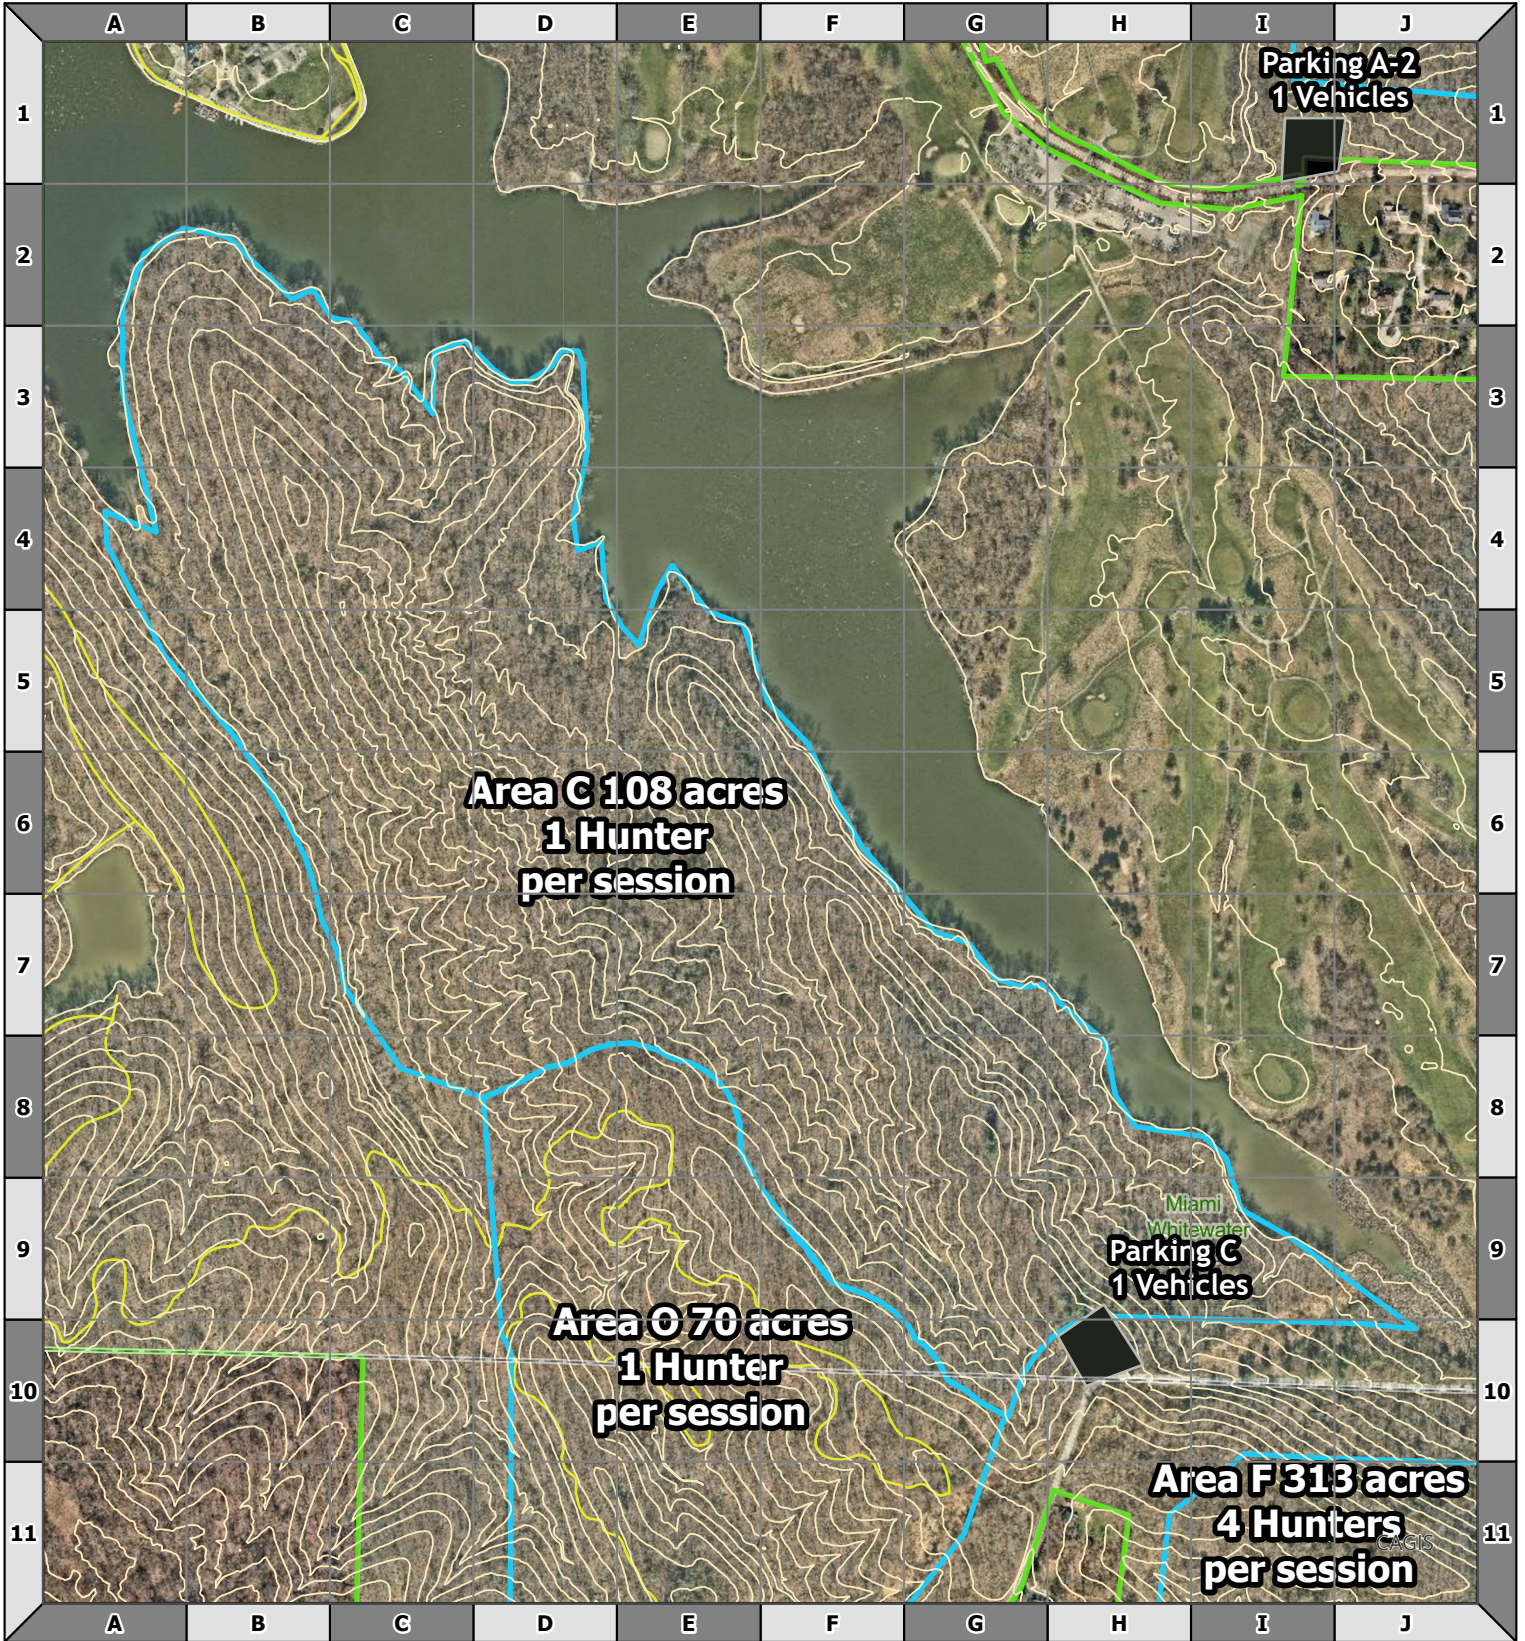

# Miami Whitewater Forest Area C

- Topography
- GPHC Boundary
- Bow Hunting Parking
- Trails
- Bow Hunting Areas
- Areas closed to hunting

1:6,800

Maps are subject to change.  
Finalized versions will be  
available by qualifications.

Date: 5/19/2026