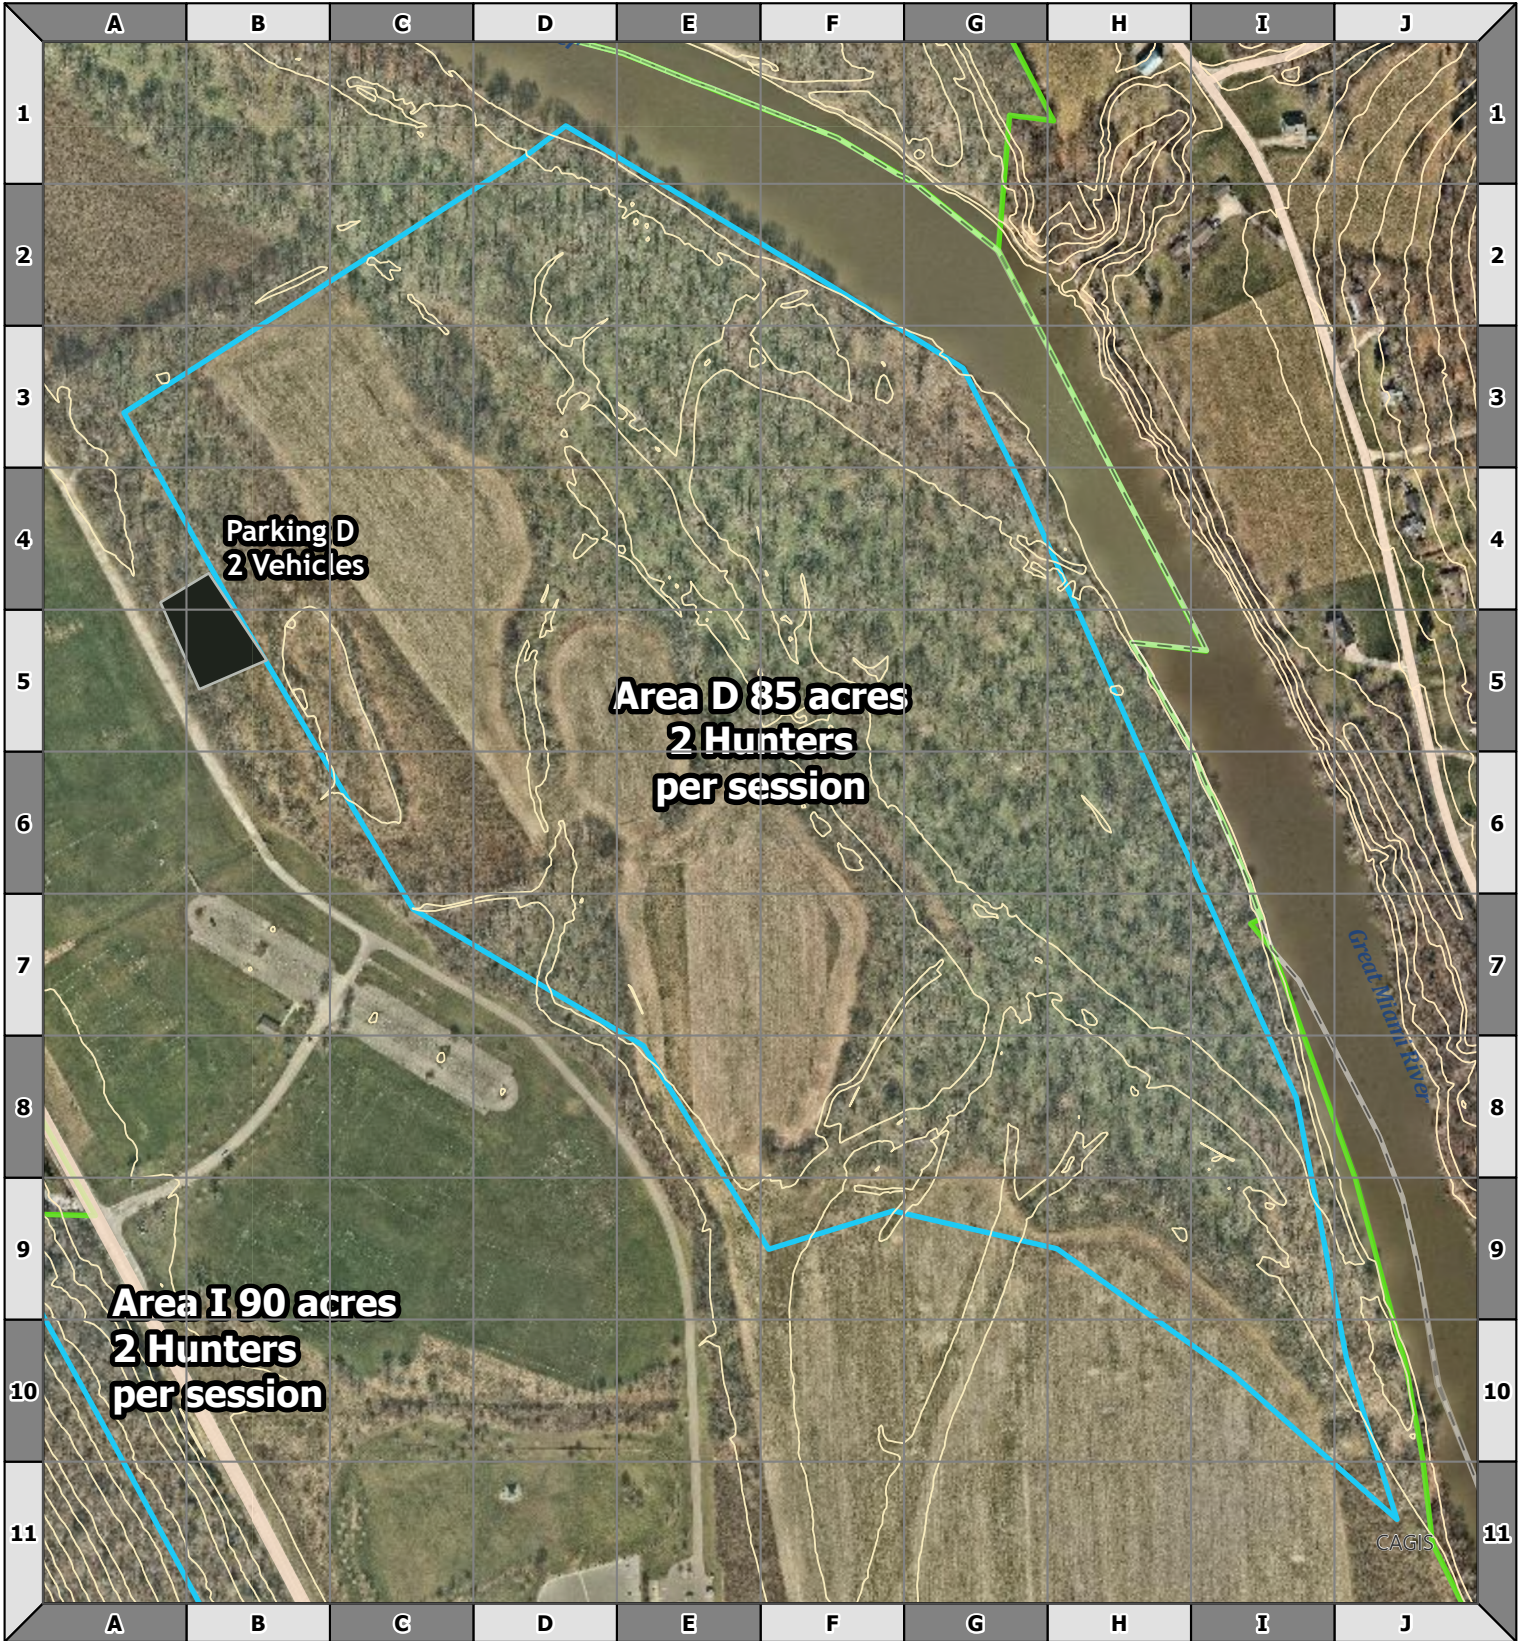

Miami Whitewater Forest Area D

-  Topography
-  GPHC Boundary
-  Bow Hunting Parking
-  Trails
-  Bow Hunting Areas
-  Areas closed to hunting

0 250 500 1,000 Feet

1:5,000

Maps are subject to change.
Finalized versions will be available by qualifications.

Date: 5/19/2026