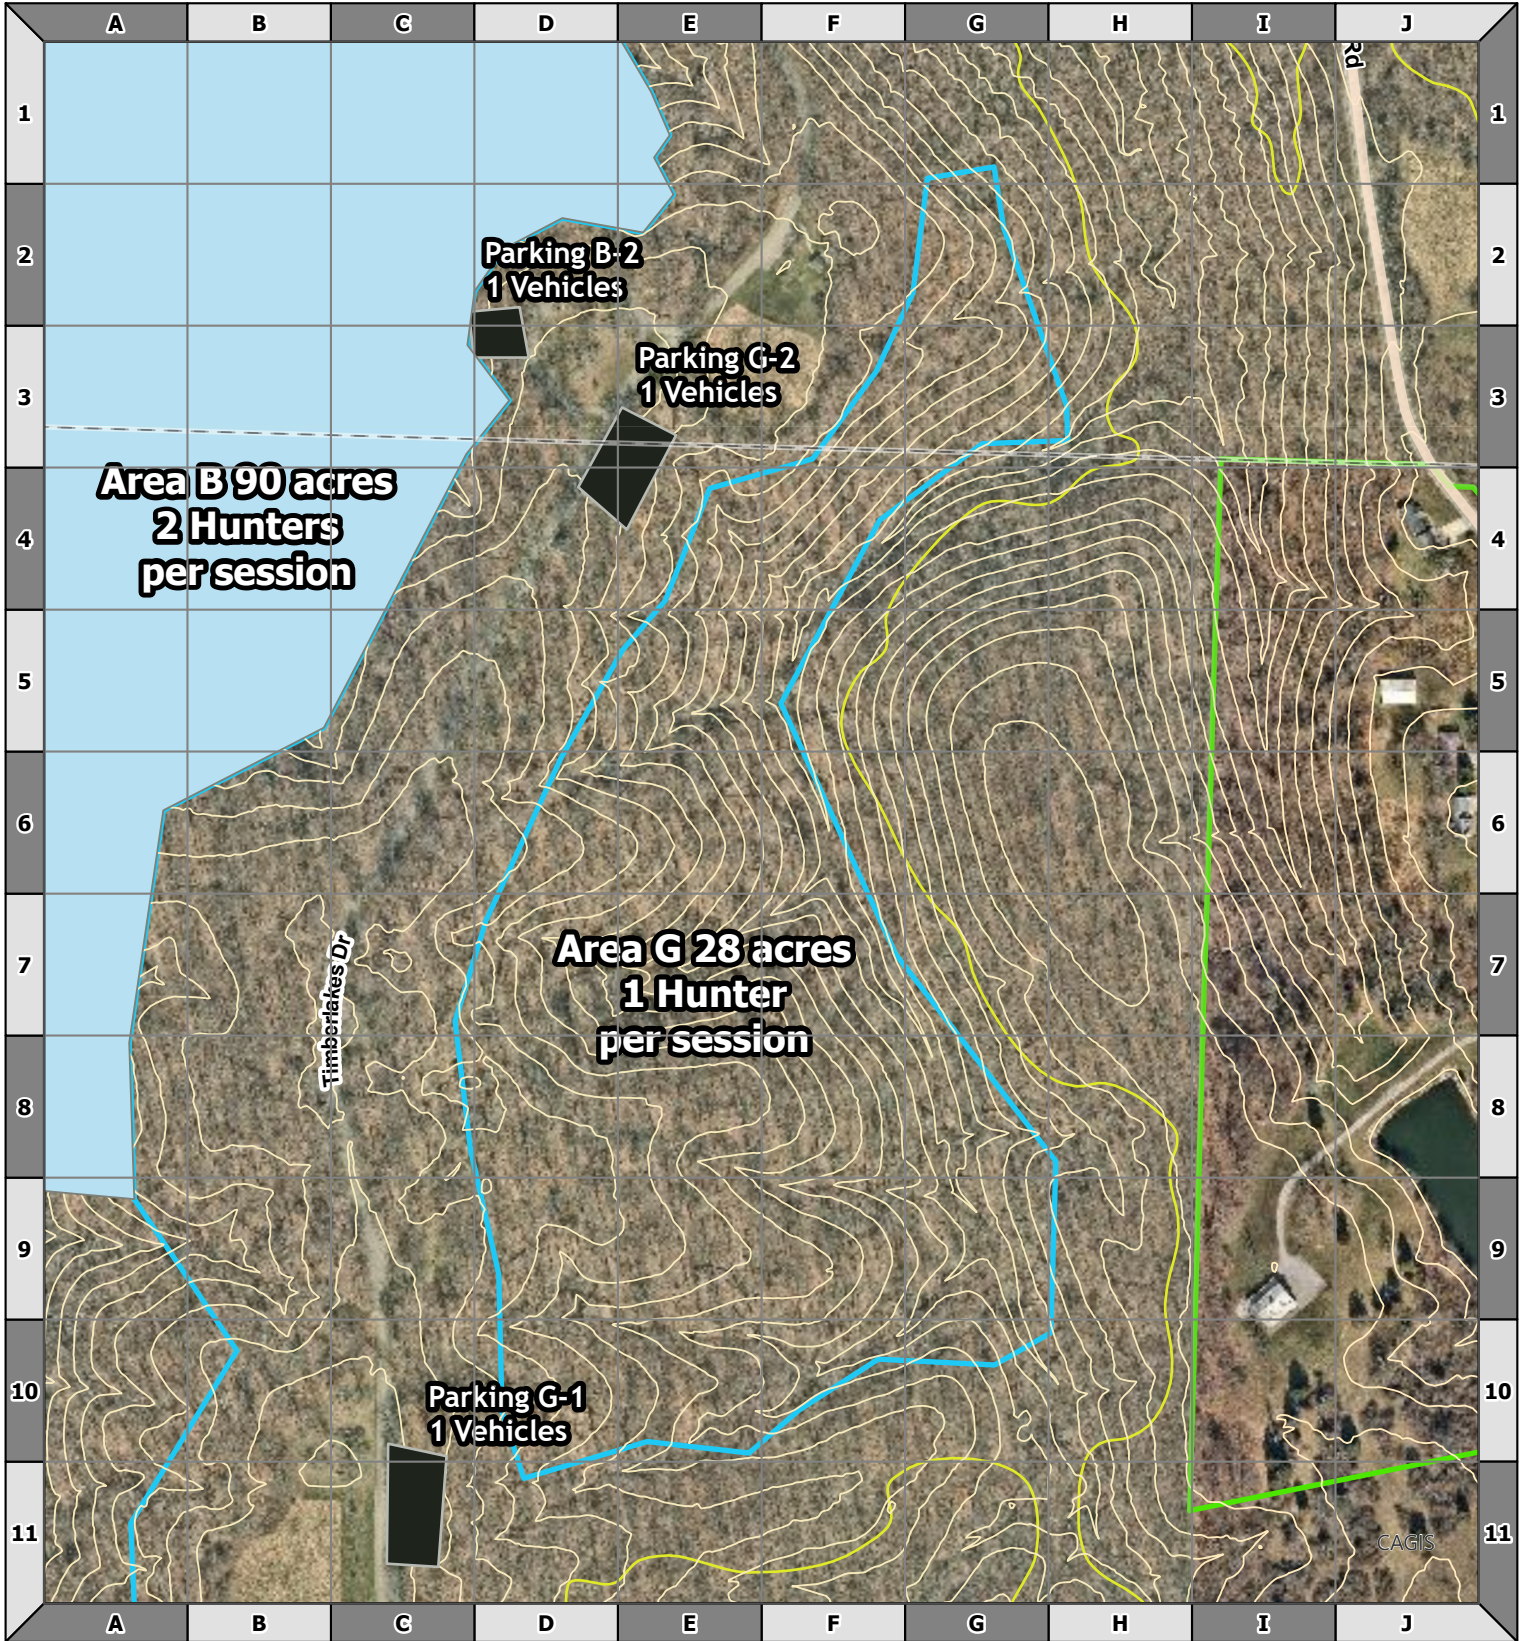

Miami Whitewater Forest Area G

- Topography
- GPHC Boundary
- Bow Hunting Parking
- Trails
- Bow Hunting Areas
- Areas closed to hunting

0 250 500 1,000 Feet

1:4,000

Maps are subject to change.
Finalized versions will be
available by qualifications.

Date: 5/19/2026