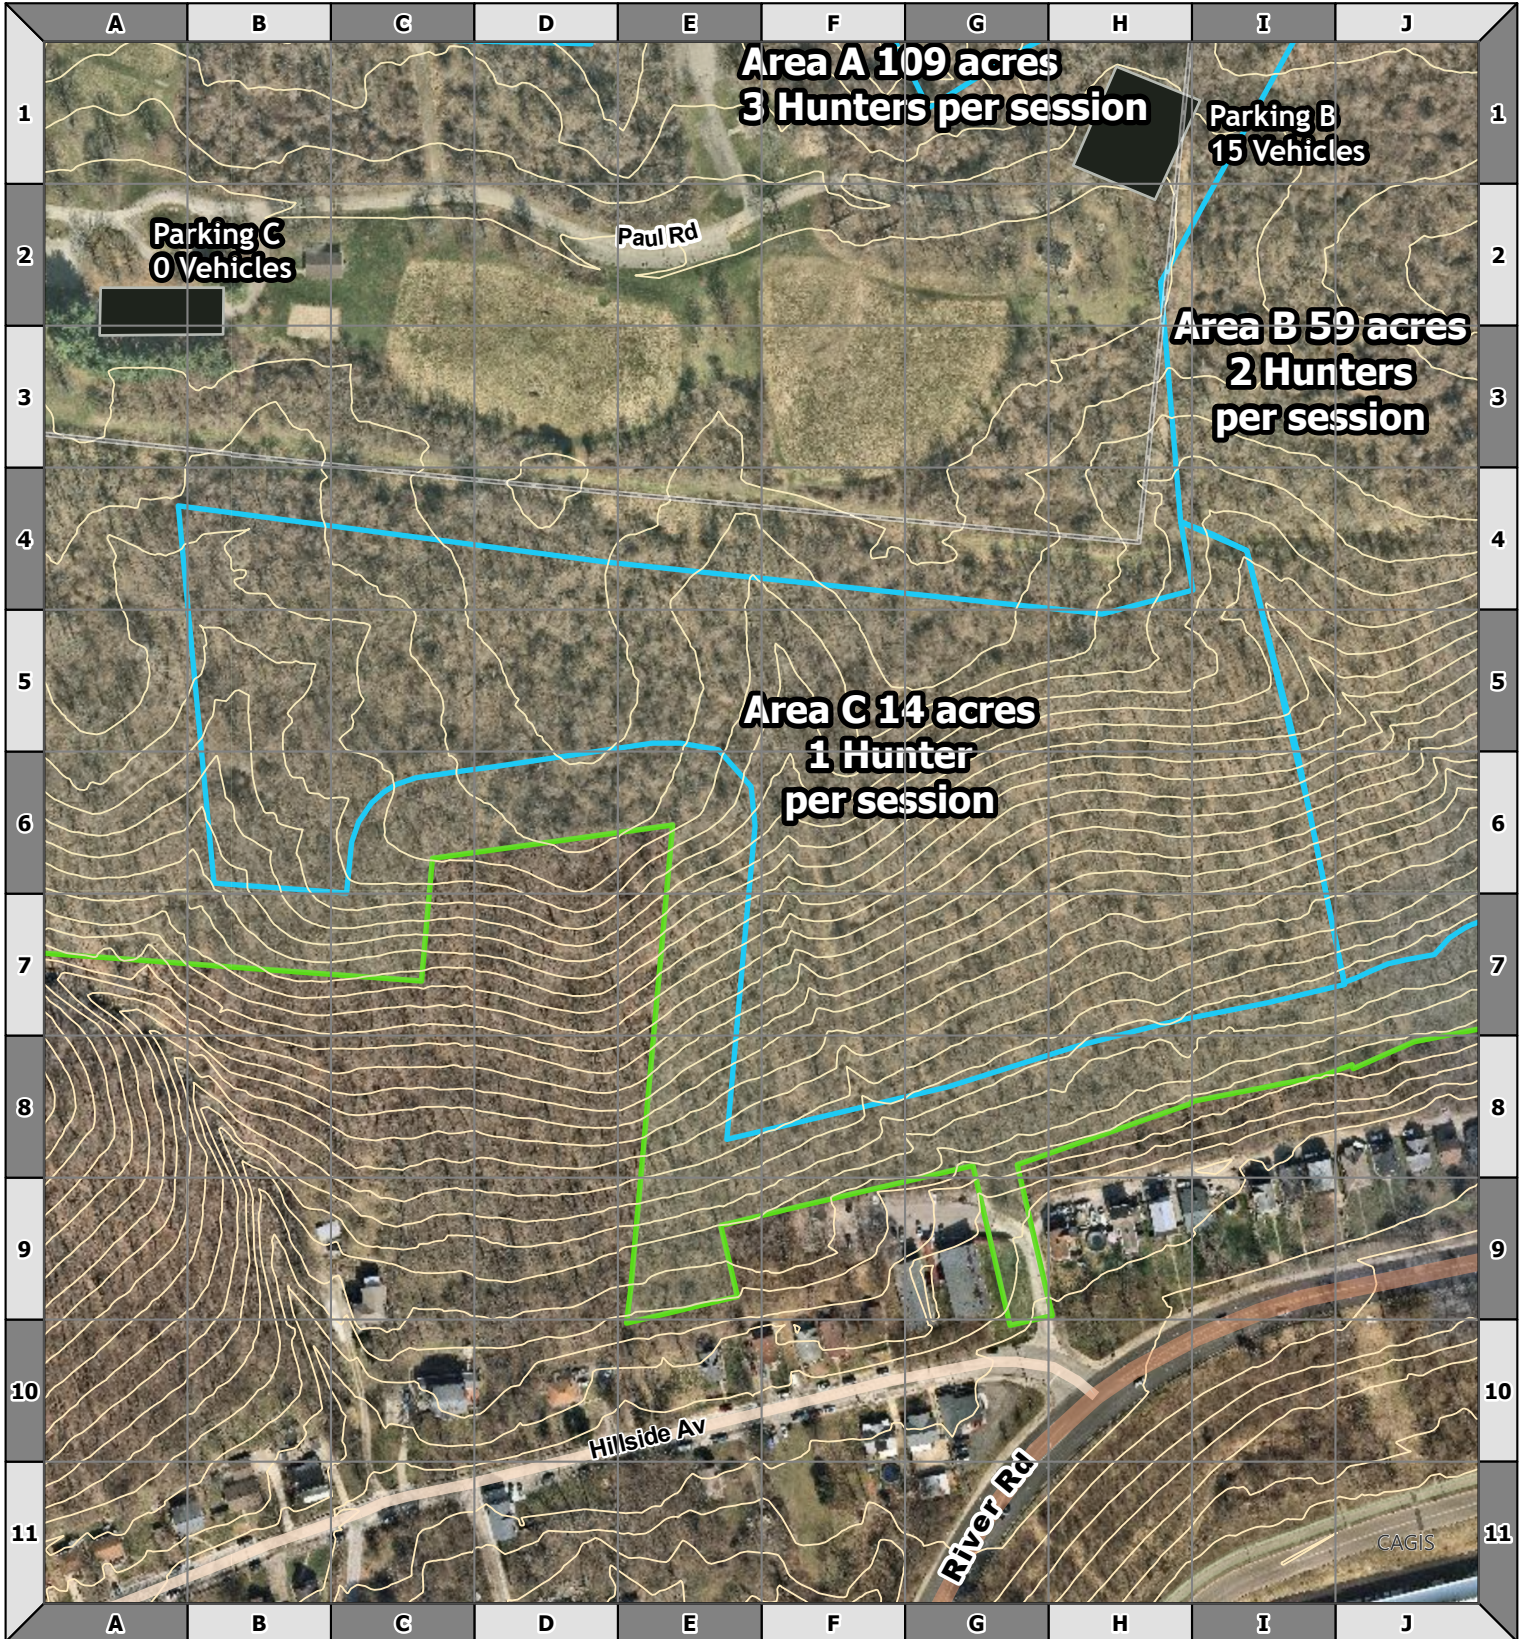

# Embshoff Woods Nature Preserve Area C

- Topography
- GPHC Boundary
- Bow Hunting Parking
- Trails
- Bow Hunting Areas
- Areas closed to hunting

0 250 500 Feet

1:2,800

Maps are subject to change.  
Finalized versions will be  
available by qualifications.

Date: 5/19/2026