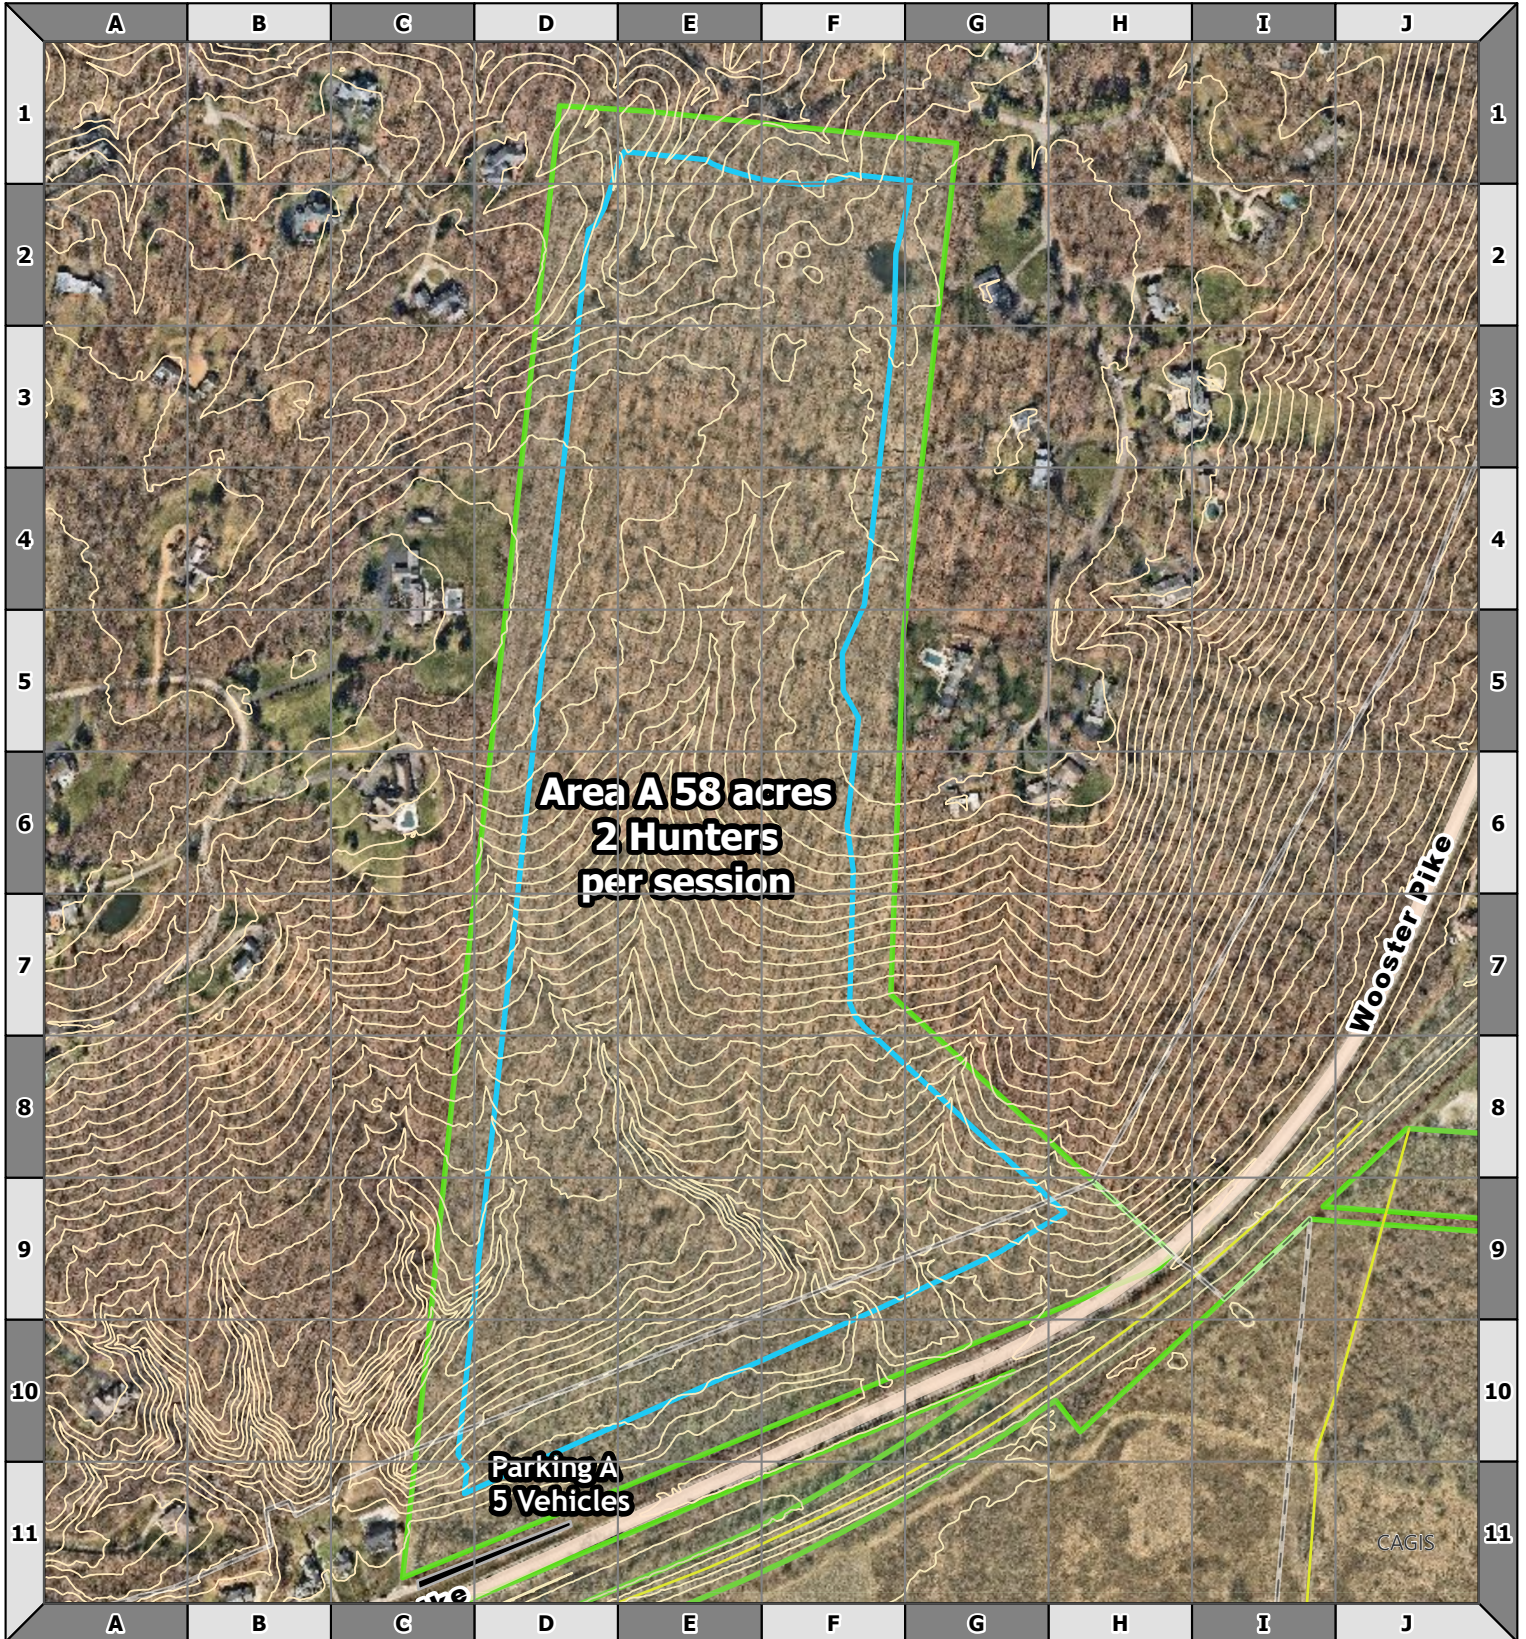

# Kroger Hills Area A

- Topography
- GPHC Boundary
- Bow Hunting Parking
- Trails
- Bow Hunting Areas
- Areas closed to hunting

0 250 500 1,000 1,500 Feet

1:5,500

Maps are subject to change.  
Finalized versions will be  
available by qualifications.

Date: 5/19/2026